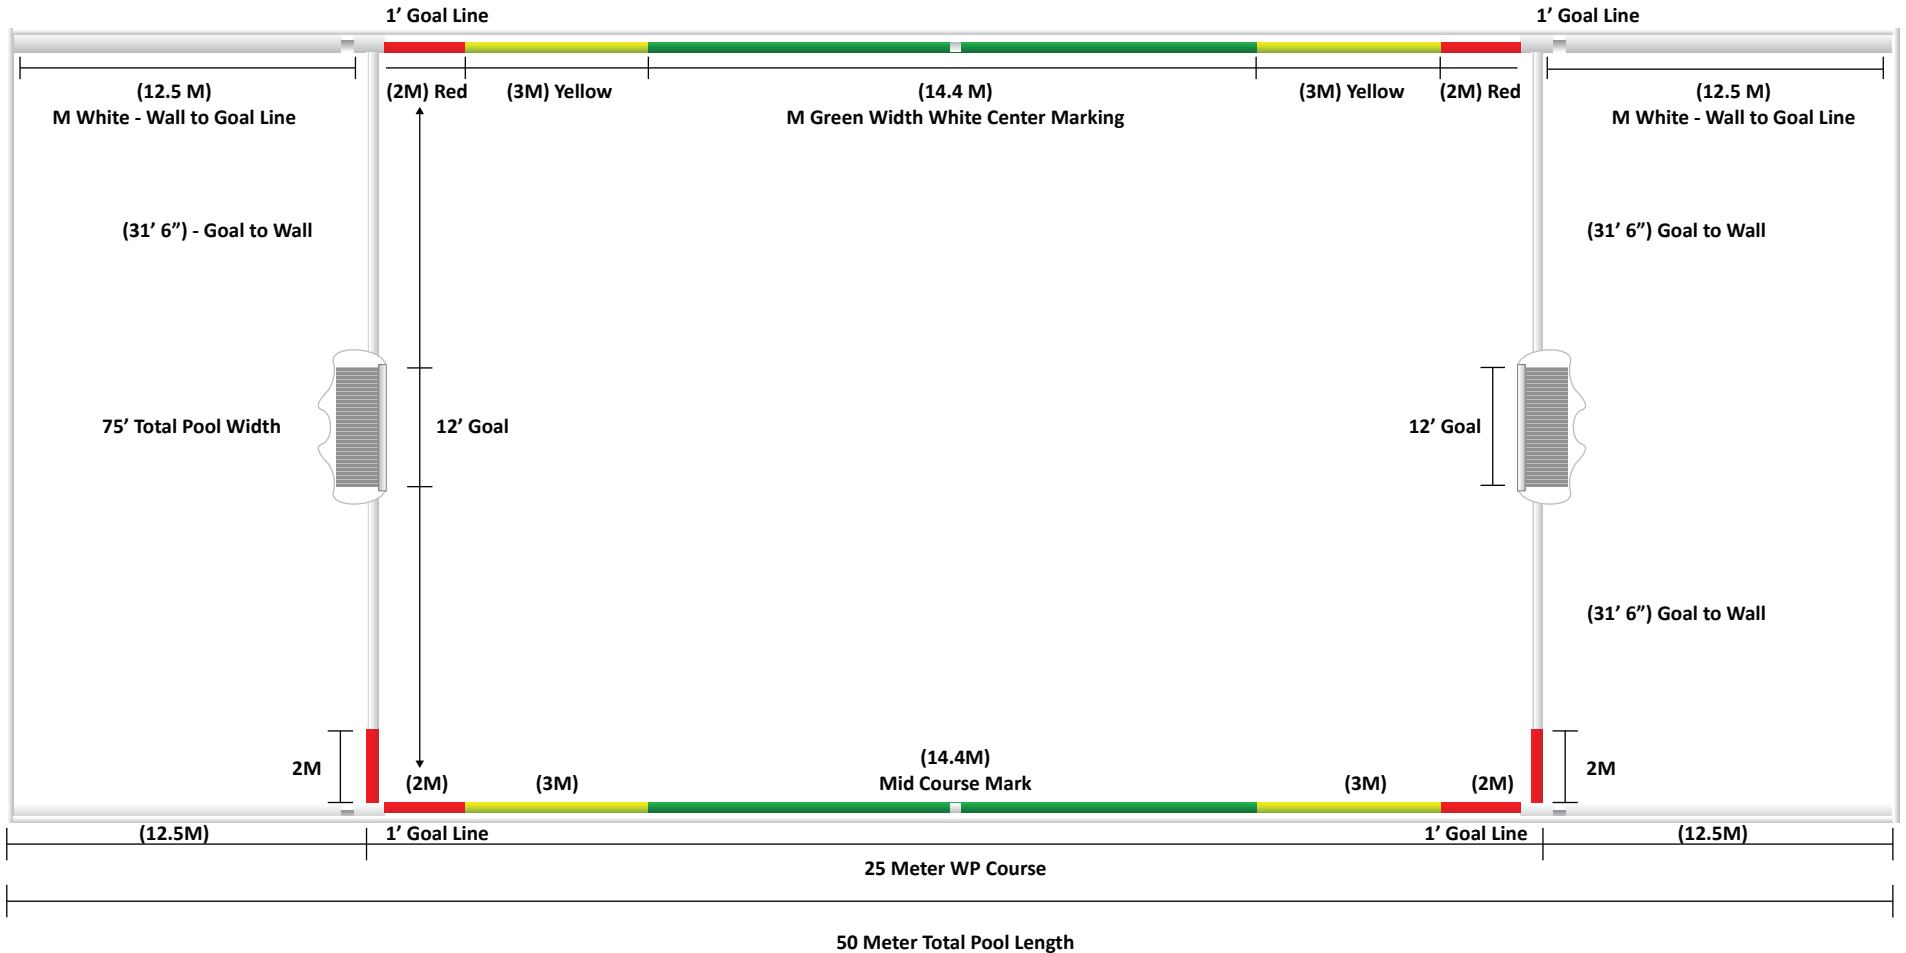

Water Polo Course

50 Meter Pool by 75' Wide with 25 Meter Course

Water Polo Course

50 Meter Pool by 75' Wide with 30 Meter Course