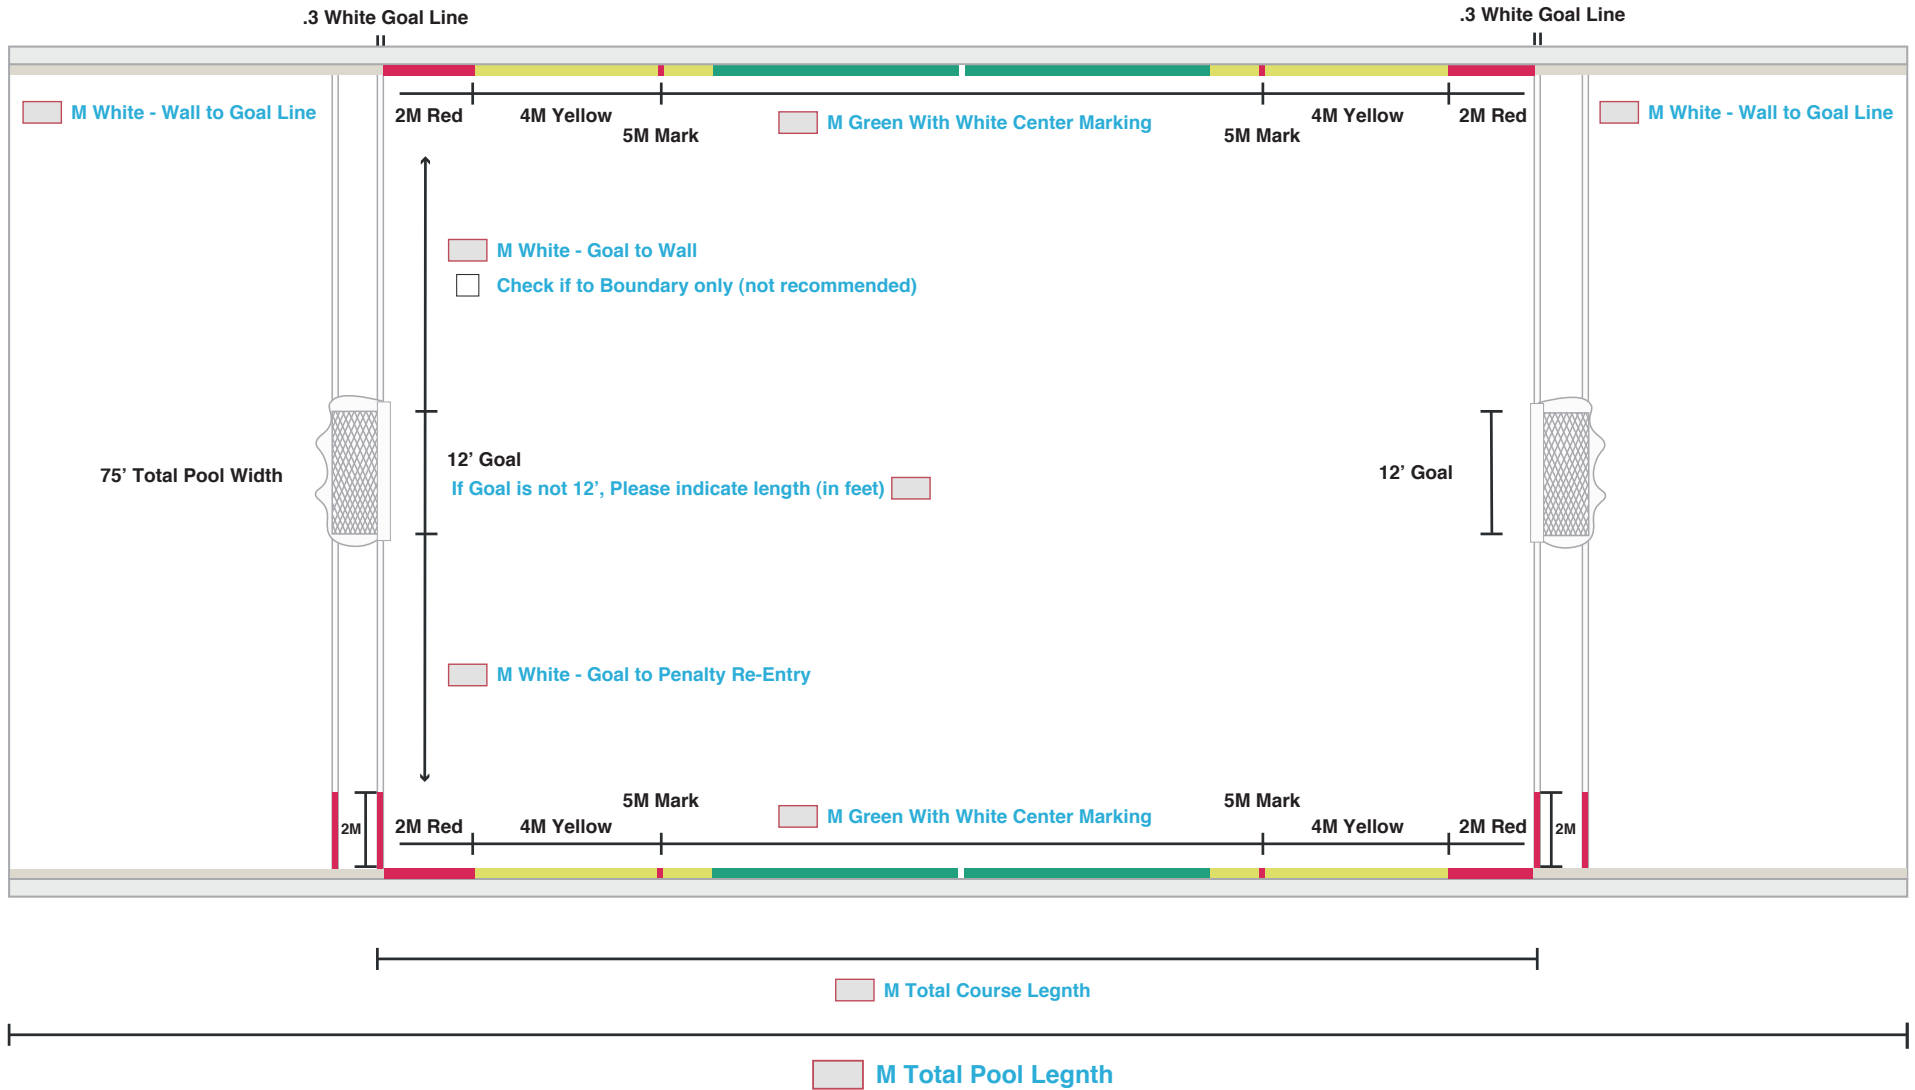

Water Polo Course

Include all measurements in meters (M) unless otherwise noted.

Please mark one:

- Men's Course
- Women's Course

- Both Men's and Women's Course
Disconnect Needed