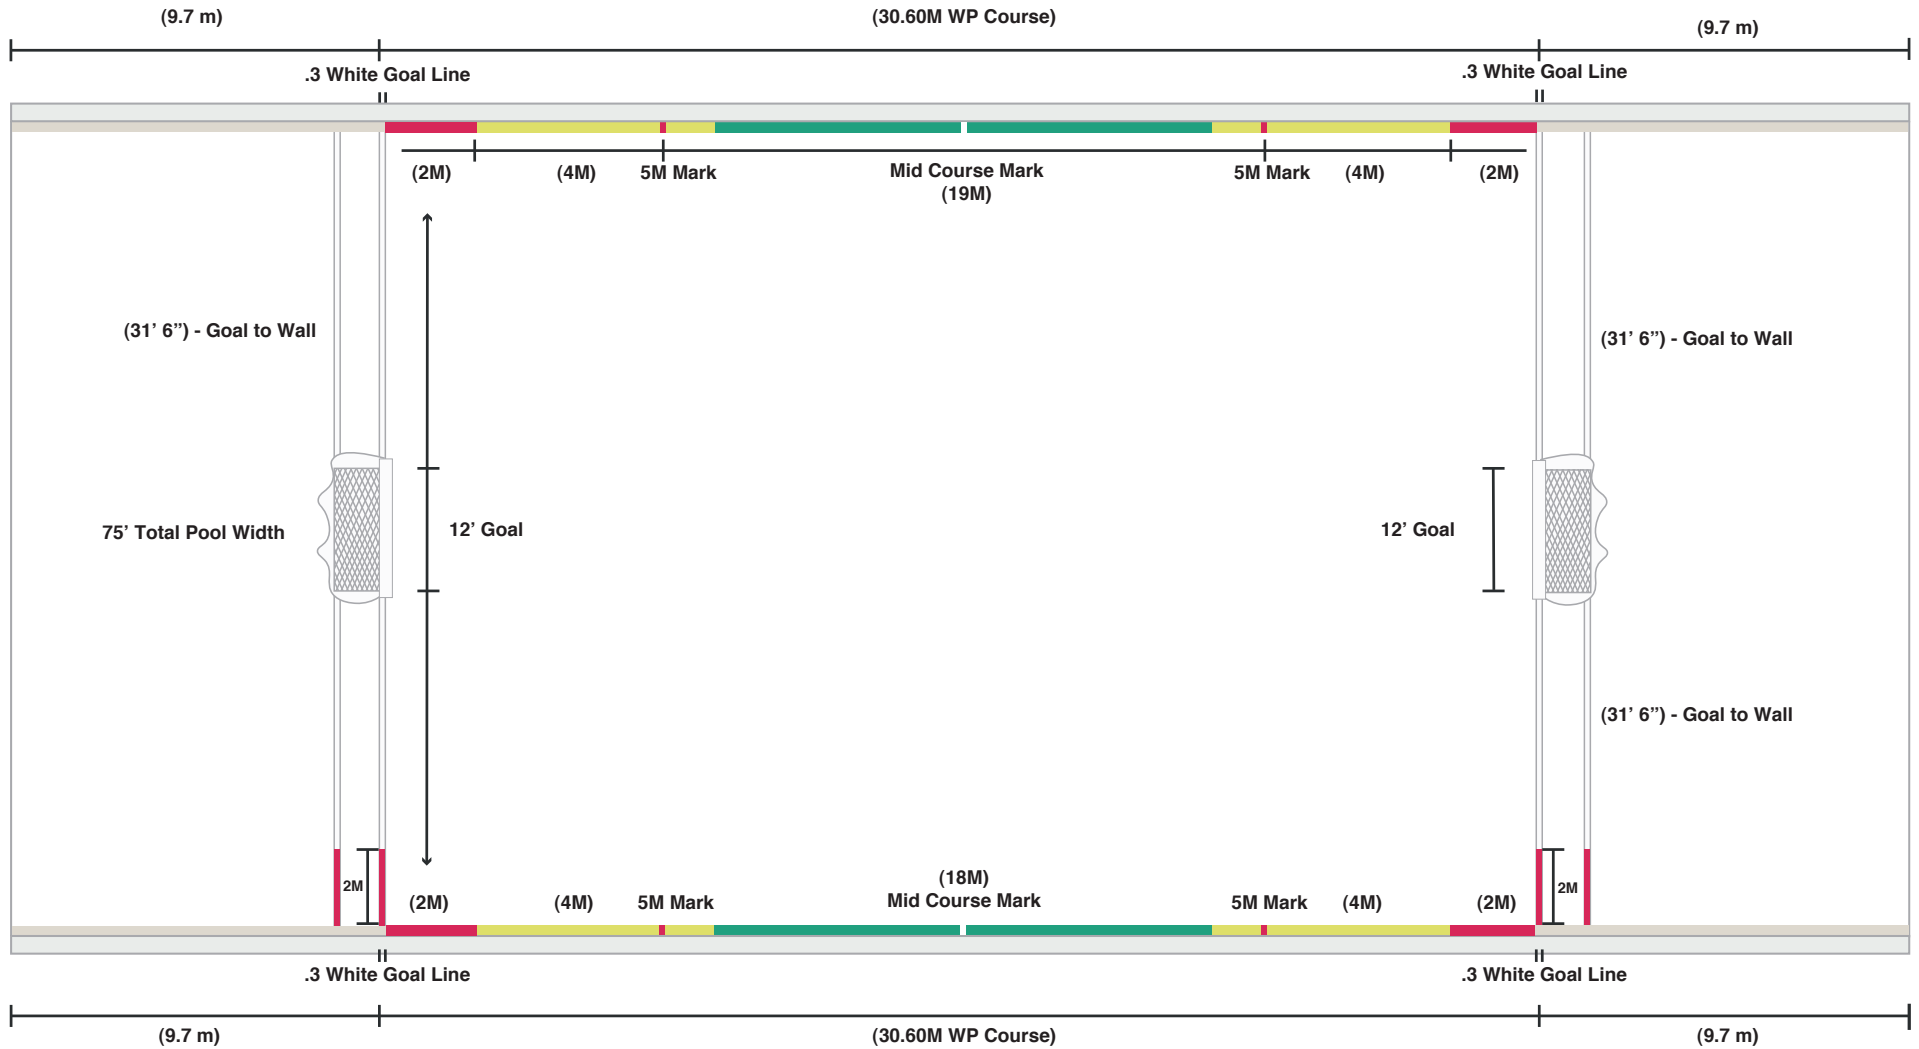

Water Polo Course

50 Meter Pool by 75' Wide with 30 Meter Course

50 Meter Total Pool Length