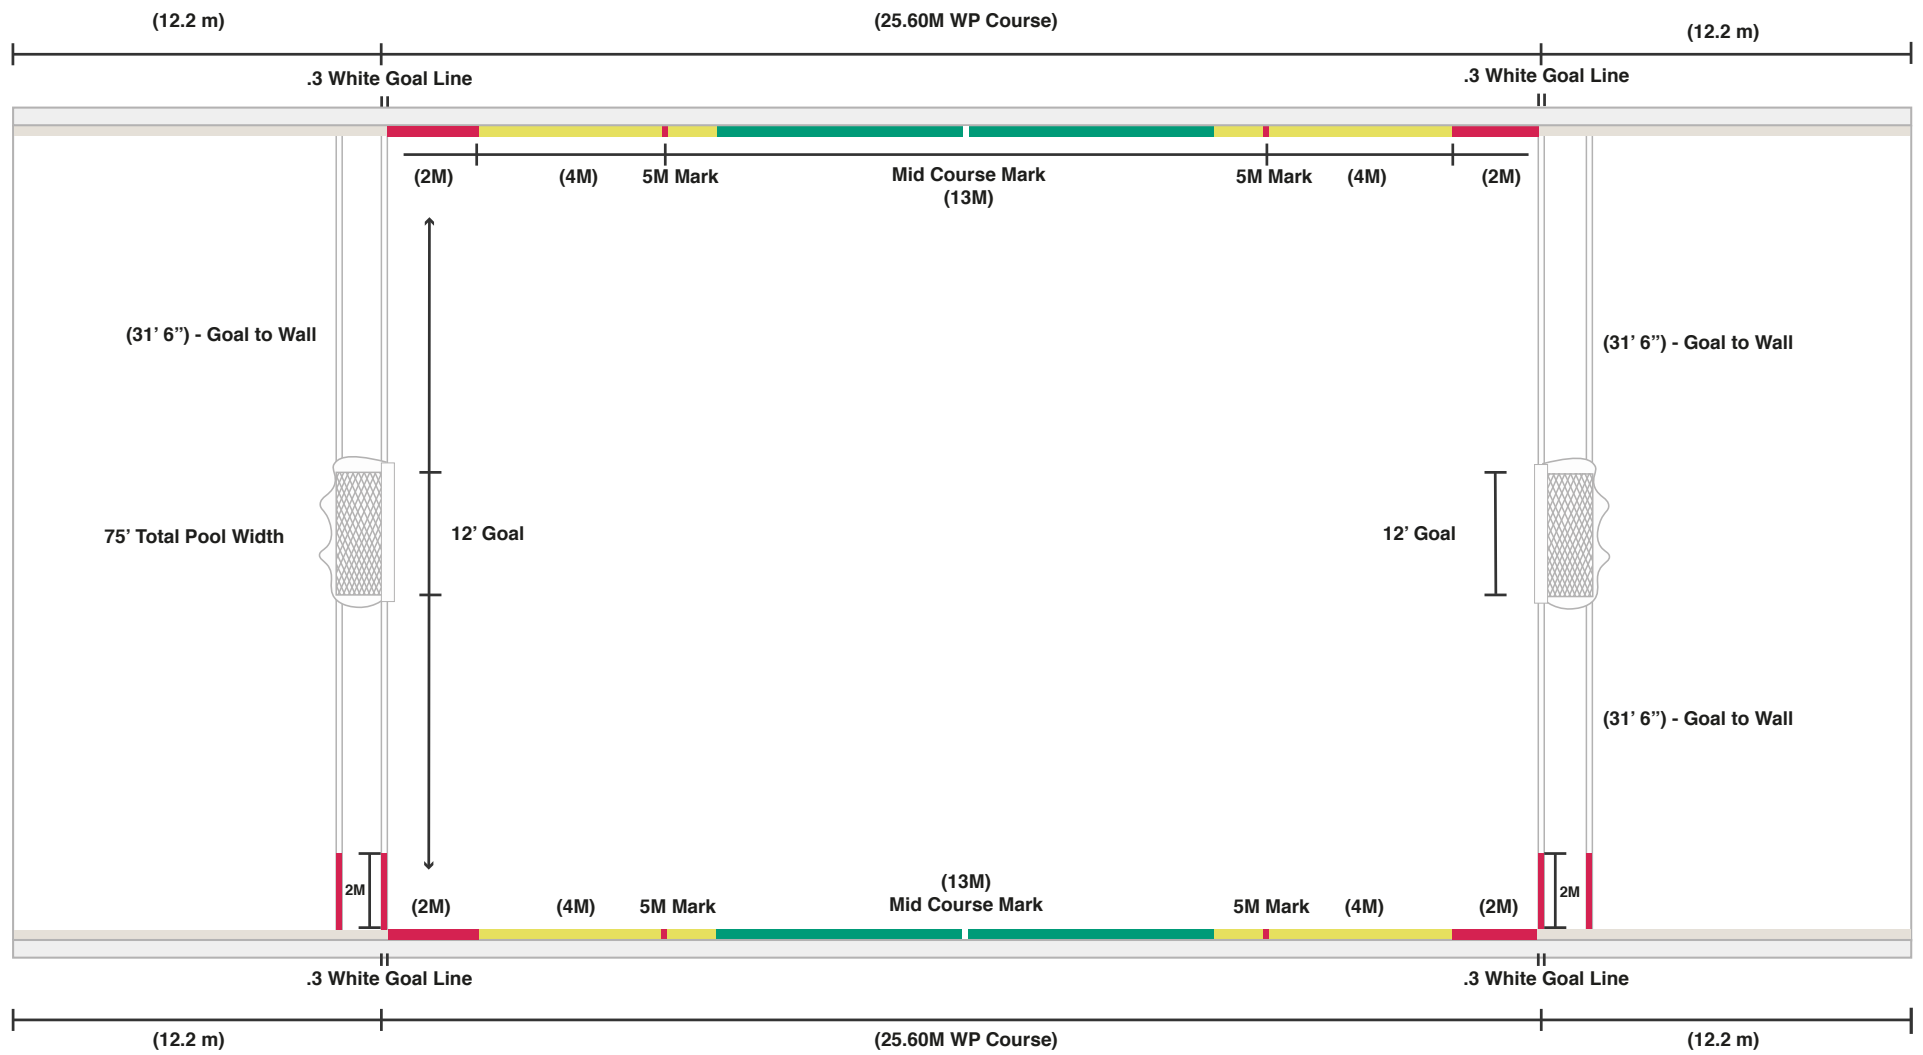

Water Polo Course

50 Meter Pool by 75' Wide with 25 Meter Course

50 Meter Total Pool Length